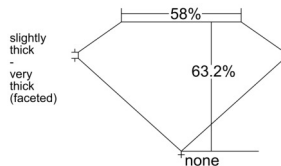

GIA®

FACSIMILE

GIA REPORT

*****07858

Verify this report at GIA.edu

GIA NATURAL DIAMOND DOSSIER®

January 12, 2026
GIA Report Number *****07858
Shape and Cutting Style ..... Marquise Brilliant
Measurements ..... 8.49 x 4.41 x 2.79 mm

GRADING RESULTS

Carat Weight ..... 0.60 carat
Color Grade ..... D
Clarity Grade VS1

ADDITIONAL GRADING INFORMATION

Polish ..... Excellent
Symmetry ..... Excellent
Fluorescence ..... None
Clarity Characteristics ..... Crystal, Pinpoint
Inscription(s): GIA *****07858

PROPORTIONS

Profile not to actual proportions

GRADING SCALES

GIA COLOR SCALE		GIA CLARITY SCALE		
NEAR COLORLESS	D	VERY VERY SLIGHTLY INCLUDED	FLAWLESS	
	E		INTERNALLY FLAWLESS	
	F	VERY SLIGHTLY INCLUDED	VVS₁	
	G		VVS₂	
	H		VS₁	
	FAINT	I	SLIGHTLY INCLUDED	VS₂
		J		SI₁
		K	INCLUDED	SI₂
		L		I₁
		M		I₂
VERY LIGHT	N	LIGHT	I₃	
	O			
	P			
	Q			
LIGHT	R			
	S			
	T			
	U			
	V			
	W			
	X			
	Y			
	Z